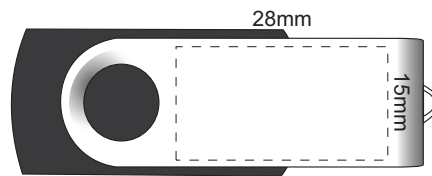

100% of Actual Size
Pad Print
Laser Engraving
Direct Digital

-  Silver engraves to a natural etch
-  Colours engrave to a shiny steel finish

100% of Actual Size
Pad Print (one colour)