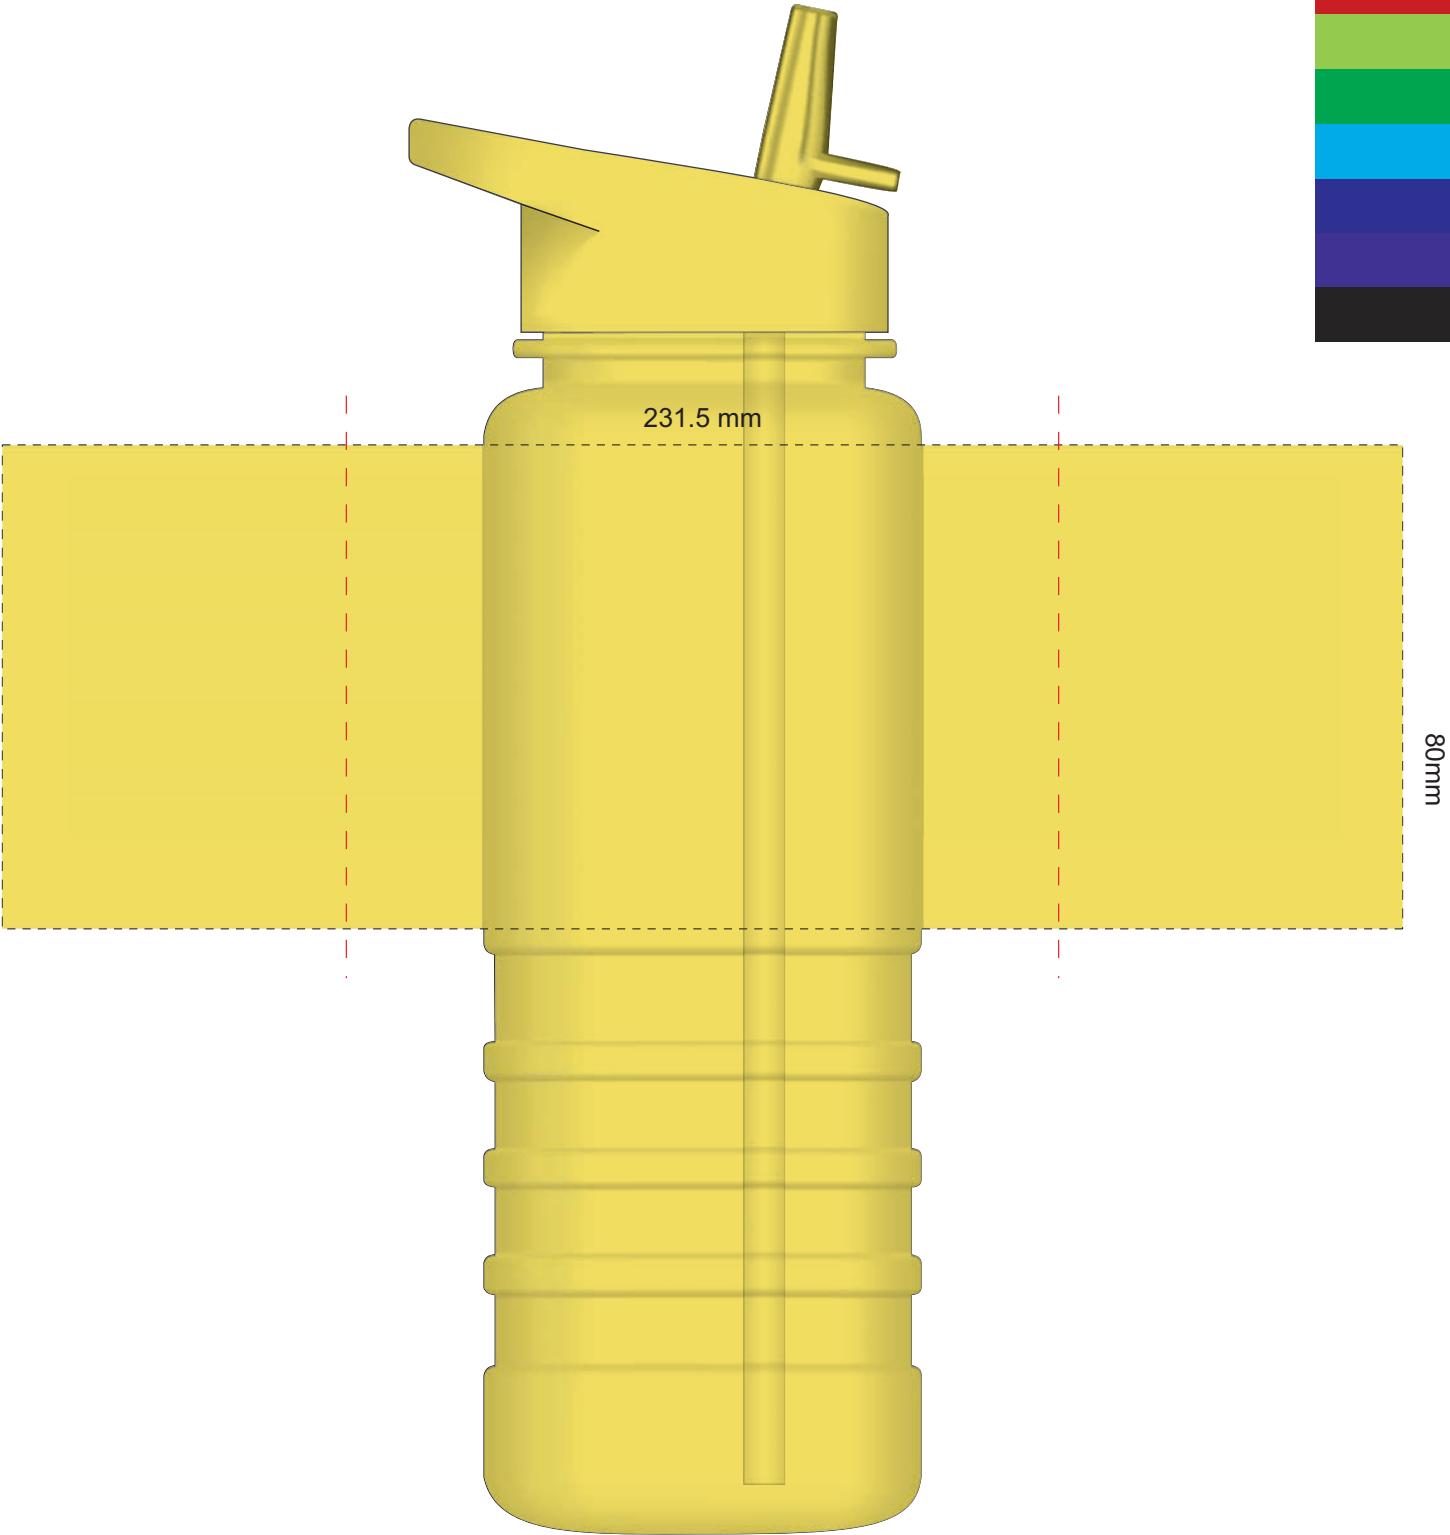

100% of Actual Size

Pad Print

100% of Actual Size

Pad Print

80% of Actual Size
Screen Print

Red Line = Exact opposites of the product
(centre artwork to the red line)

80% of Actual Size
Digital Rotary

Red Line = Exact opposites of the product
(centre artwork to the red line)