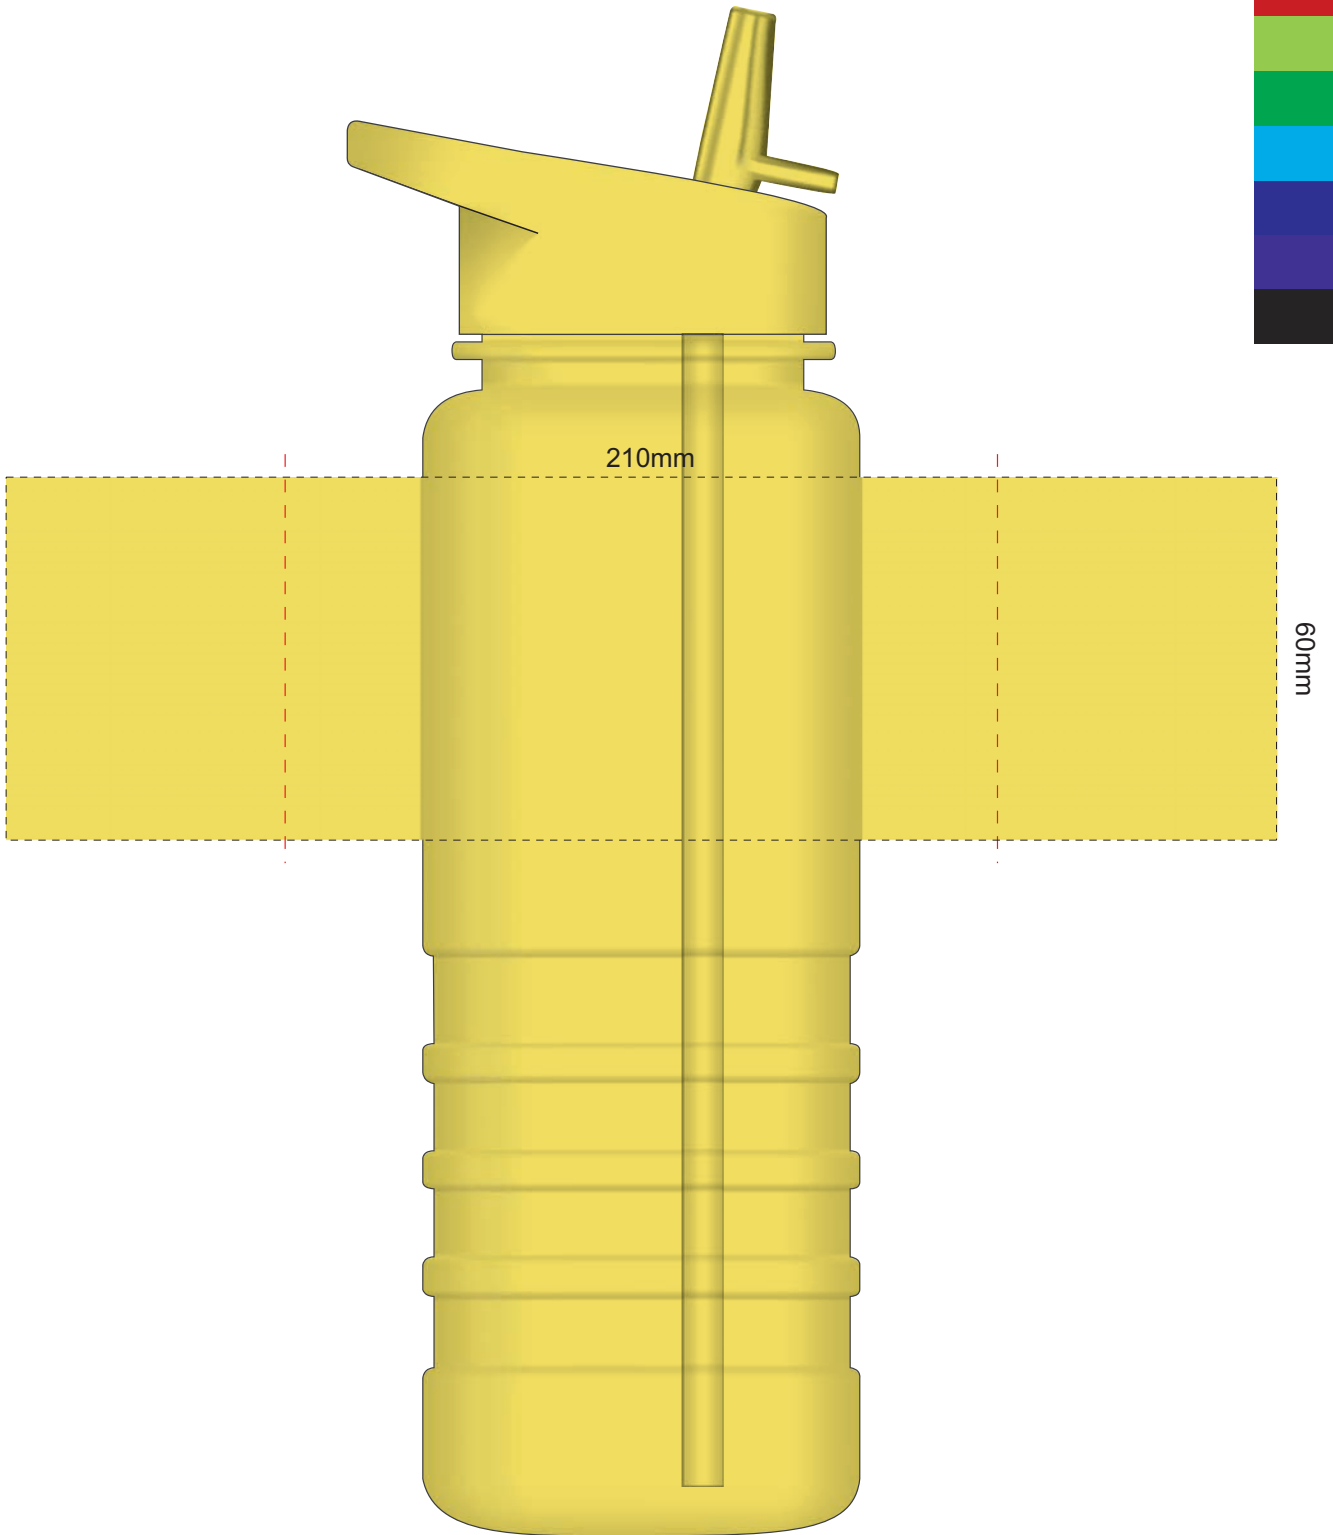

100% of Actual Size

Pad Print

100% of Actual Size

Pad Print

80% of Actual Size
Screen Print

Red Line = Exact opposites of the product
(centre artwork to the red line)

80% of Actual Size
Digital Rotary

Red Line = Exact opposites of the product
(centre artwork to the red line)