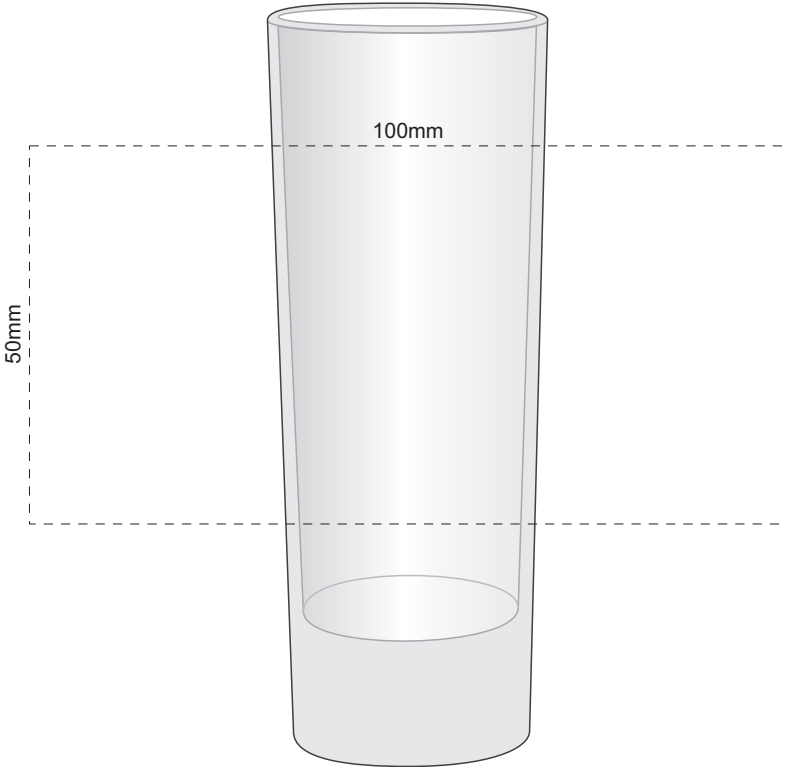

Actual Size: 100% when viewed on A4 paper

Pad Print or Imitation Etch

Screen Print (One colour only) or Imitation Etch

Laser Engraving

Laser Engraves to a Natural Finish