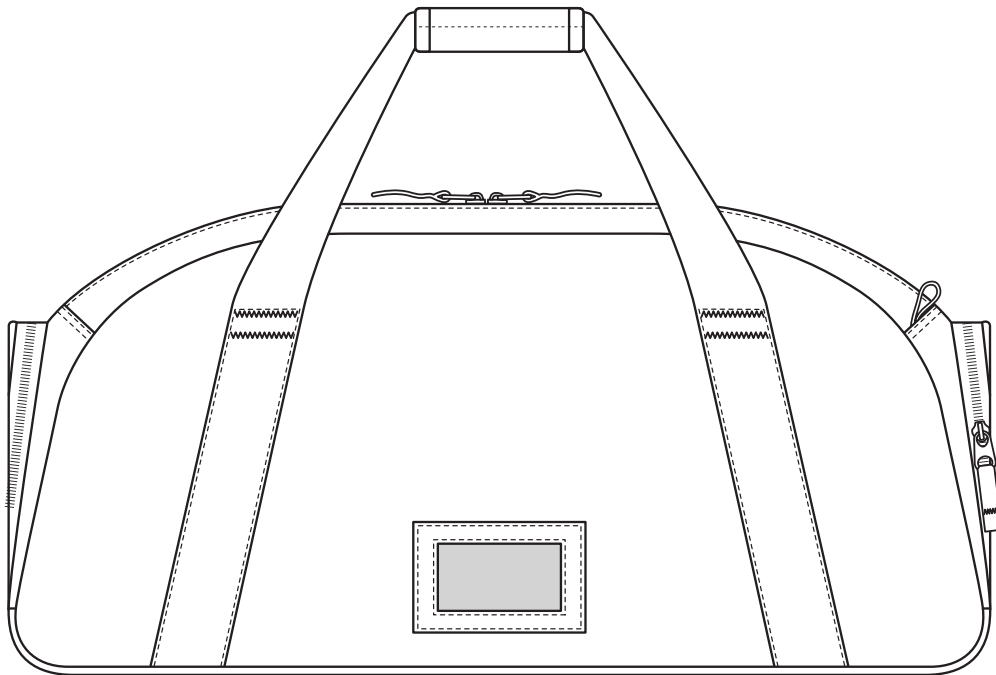

1041

SIDE

BACK

FRONT

COLOUR

1041

SIDE

NOTE:
The maximum decoration area is a guide only and is greatly dependant on the logo shape.

BACK

FRONT

EMBROIDERY / SUPASUB / SUPAETCH / SUPAFLEX

1041

SIDE

BACK

FRONT

NOTE:

The maximum decoration area is a guide only and is greatly dependant on the logo shape.

SUPACOLOUR / SCREENPRINT