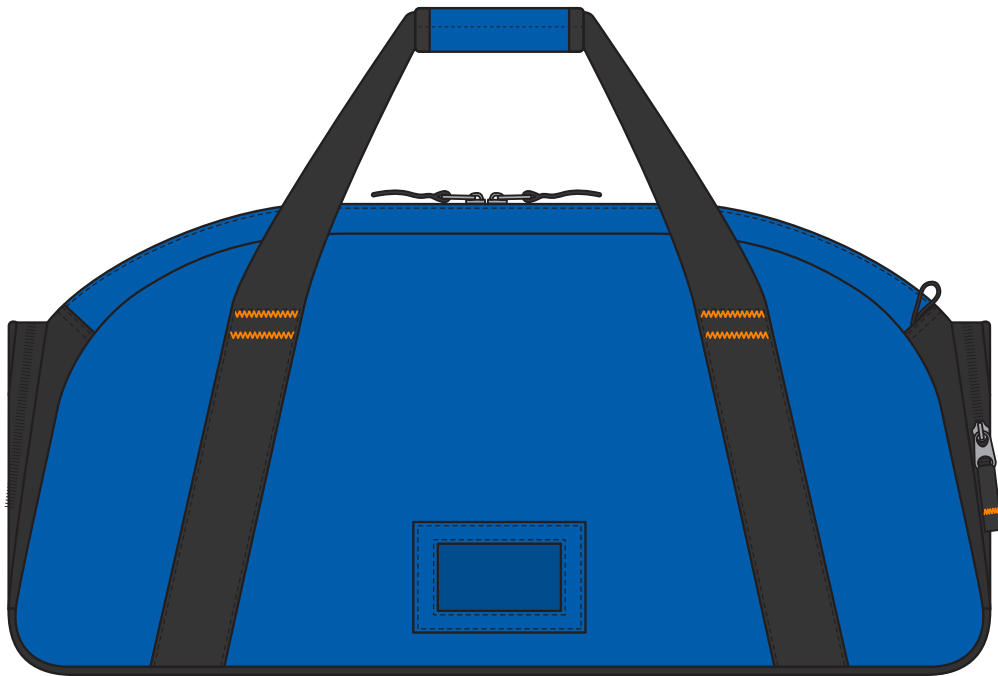

1041

SIDE

BACK

FRONT

COLOUR

1041

SIDE

NOTE:
The maximum decoration area is a guide only and is greatly dependant on the logo shape.

BACK

FRONT

EMBROIDERY / SUPASUB / SUPAETCH / SUPAFLEX

1041

SIDE

BACK

FRONT

NOTE:

The maximum decoration area is a guide only and is greatly dependant on the logo shape.

SUPACOLOUR / SCREENPRINT