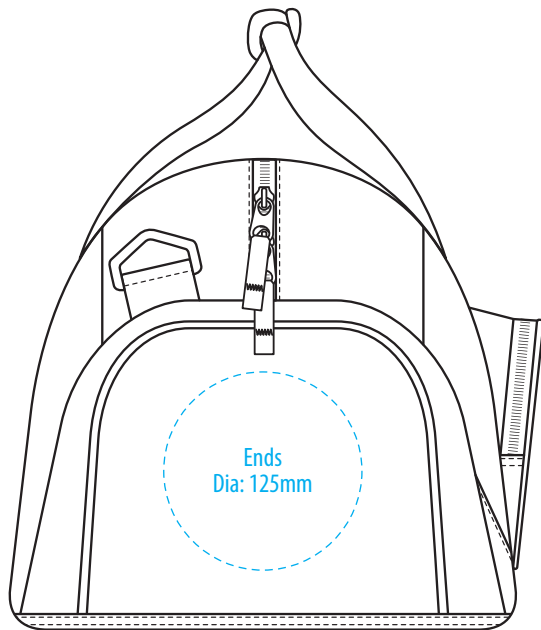

1041

SIDE

BACK

FRONT

COLOUR

1041

SIDE

NOTE:
The maximum decoration area is a guide only and is greatly dependant on the logo shape.

BACK

FRONT

EMBROIDERY / SUPASUB / SUPAETCH / SUPAFLEX

1041

SIDE

BACK

FRONT

NOTE:

The maximum decoration area is a guide only and is greatly dependant on the logo shape.

SUPACOLOUR / SCREENPRINT