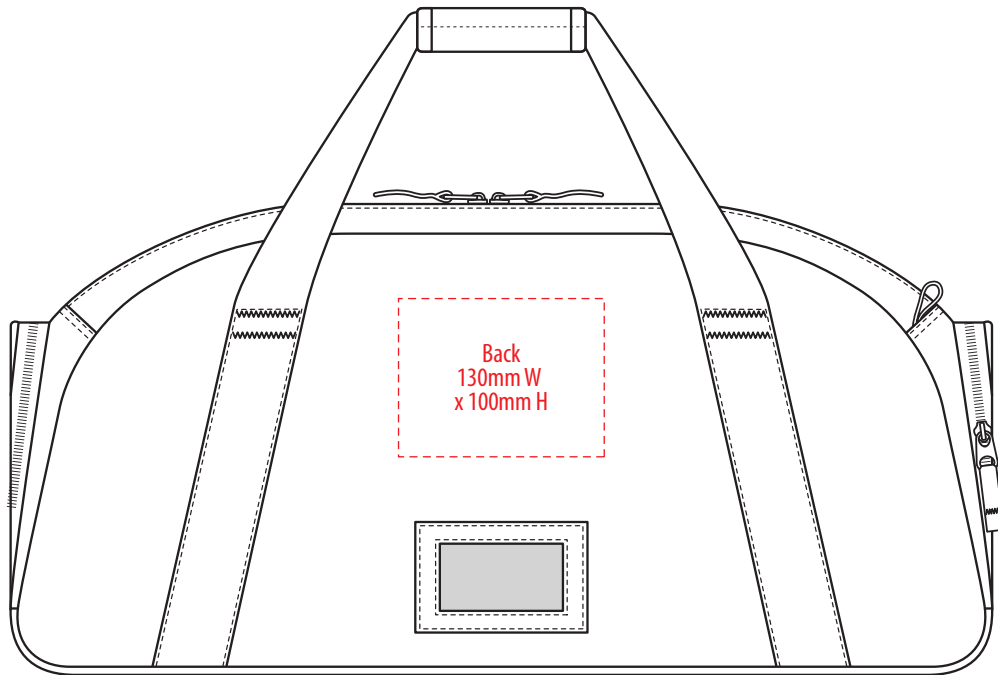

1041

SIDE

BACK

FRONT

COLOUR

1041

SIDE

NOTE:
The maximum decoration area is a guide only and is greatly dependant on the logo shape.

BACK

FRONT

EMBROIDERY / SUPASUB / SUPAETCH / SUPAFLEX

1041

SIDE

BACK

FRONT

NOTE:

The maximum decoration area is a guide only and is greatly dependant on the logo shape.

SUPACOLOUR / SCREENPRINT