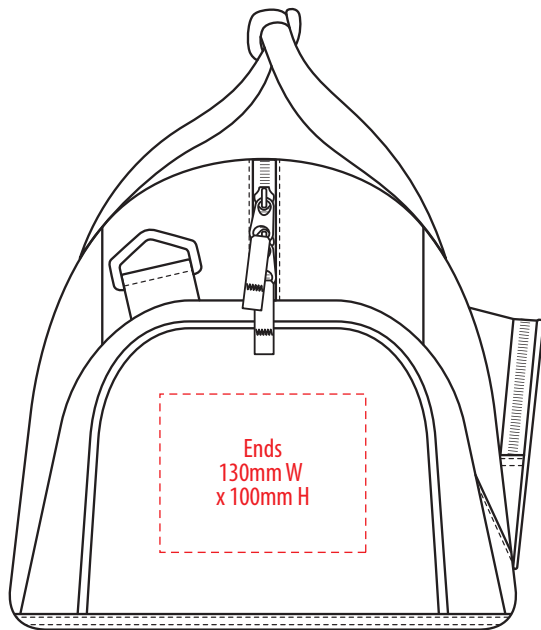

1041

SIDE

BACK

FRONT

COLOUR

1041

SIDE

NOTE:
The maximum decoration area is a guide only and is greatly dependant on the logo shape.

BACK

FRONT

EMBROIDERY / SUPASUB / SUPAETCH / SUPAFLEX

1041

SIDE

BACK

FRONT

NOTE:

The maximum decoration area is a guide only and is greatly dependant on the logo shape.

SUPACOLOUR / SCREENPRINT