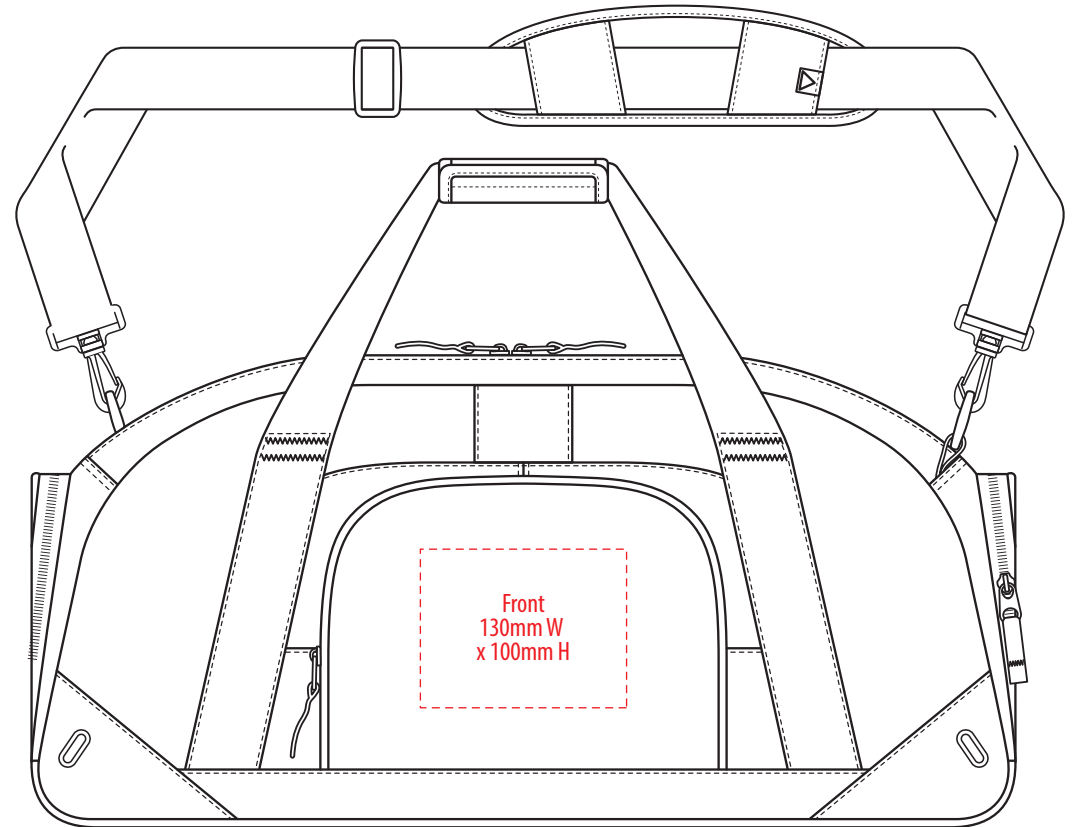

1041

SIDE

BACK

FRONT

COLOUR

1041

SIDE

NOTE:
The maximum decoration area is a guide only and is greatly dependant on the logo shape.

BACK

FRONT

EMBROIDERY / SUPASUB / SUPAETCH / SUPAFLEX

1041

SIDE

BACK

FRONT

NOTE:

The maximum decoration area is a guide only and is greatly dependant on the logo shape.

SUPACOLOUR / SCREENPRINT