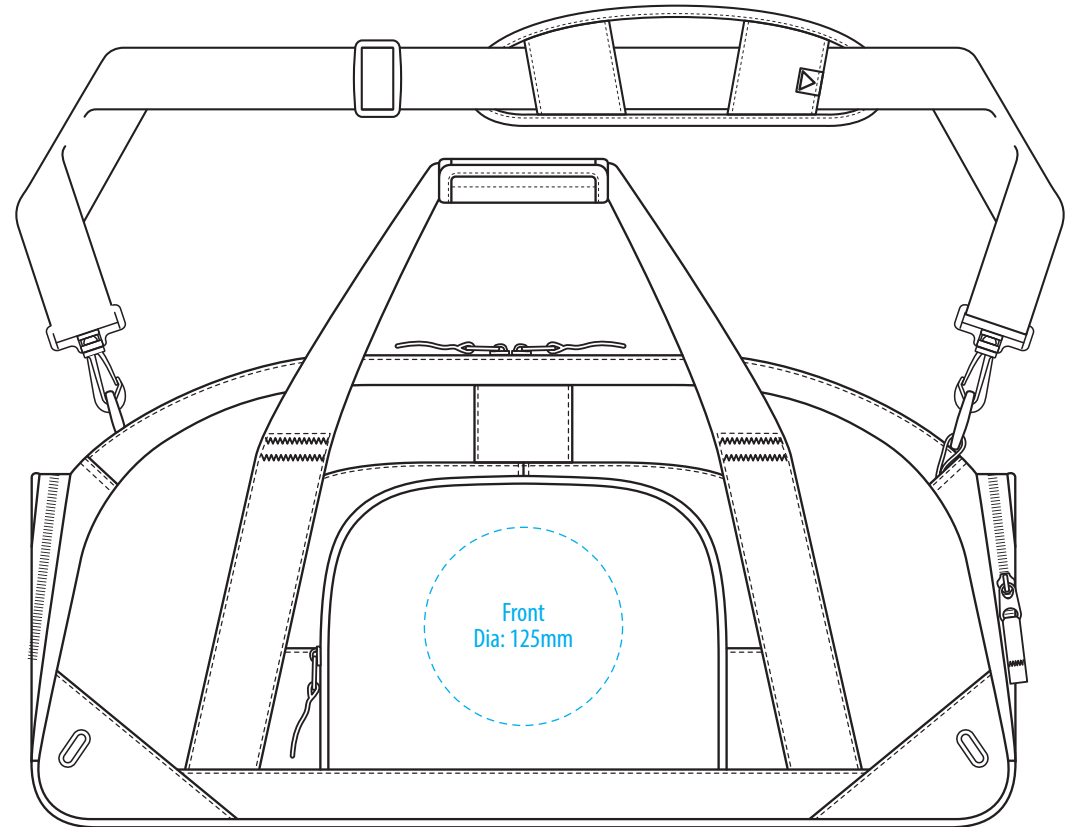

1041

SIDE

BACK

FRONT

COLOUR

1041

SIDE

NOTE:
The maximum decoration area is a guide only and is greatly dependant on the logo shape.

BACK

FRONT

EMBROIDERY / SUPASUB / SUPAETCH / SUPAFLEX

1041

SIDE

BACK

FRONT

NOTE:

The maximum decoration area is a guide only and is greatly dependant on the logo shape.

SUPACOLOUR / SCREENPRINT