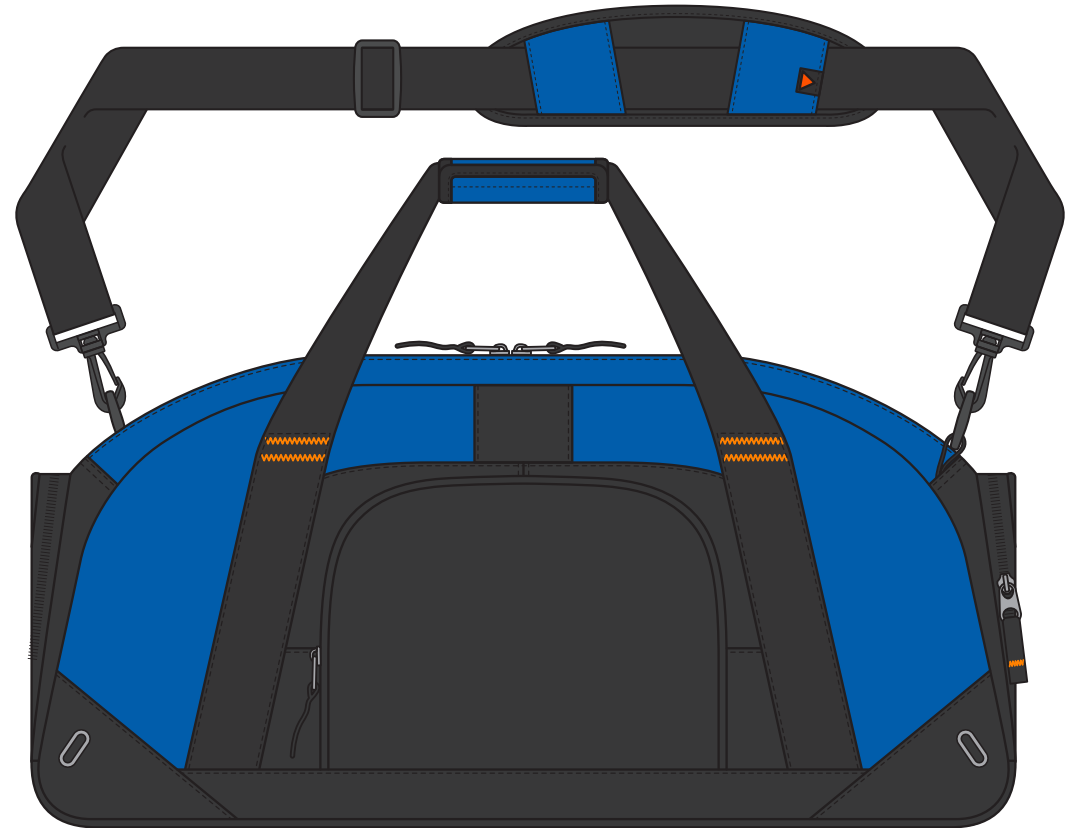

1041

SIDE

BACK

FRONT

COLOUR

1041

SIDE

NOTE:
The maximum decoration area is a guide only and is greatly dependant on the logo shape.

BACK

FRONT

EMBROIDERY / SUPASUB / SUPAETCH / SUPAFLEX

1041

SIDE

BACK

FRONT

NOTE:

The maximum decoration area is a guide only and is greatly dependant on the logo shape.

SUPACOLOUR / SCREENPRINT