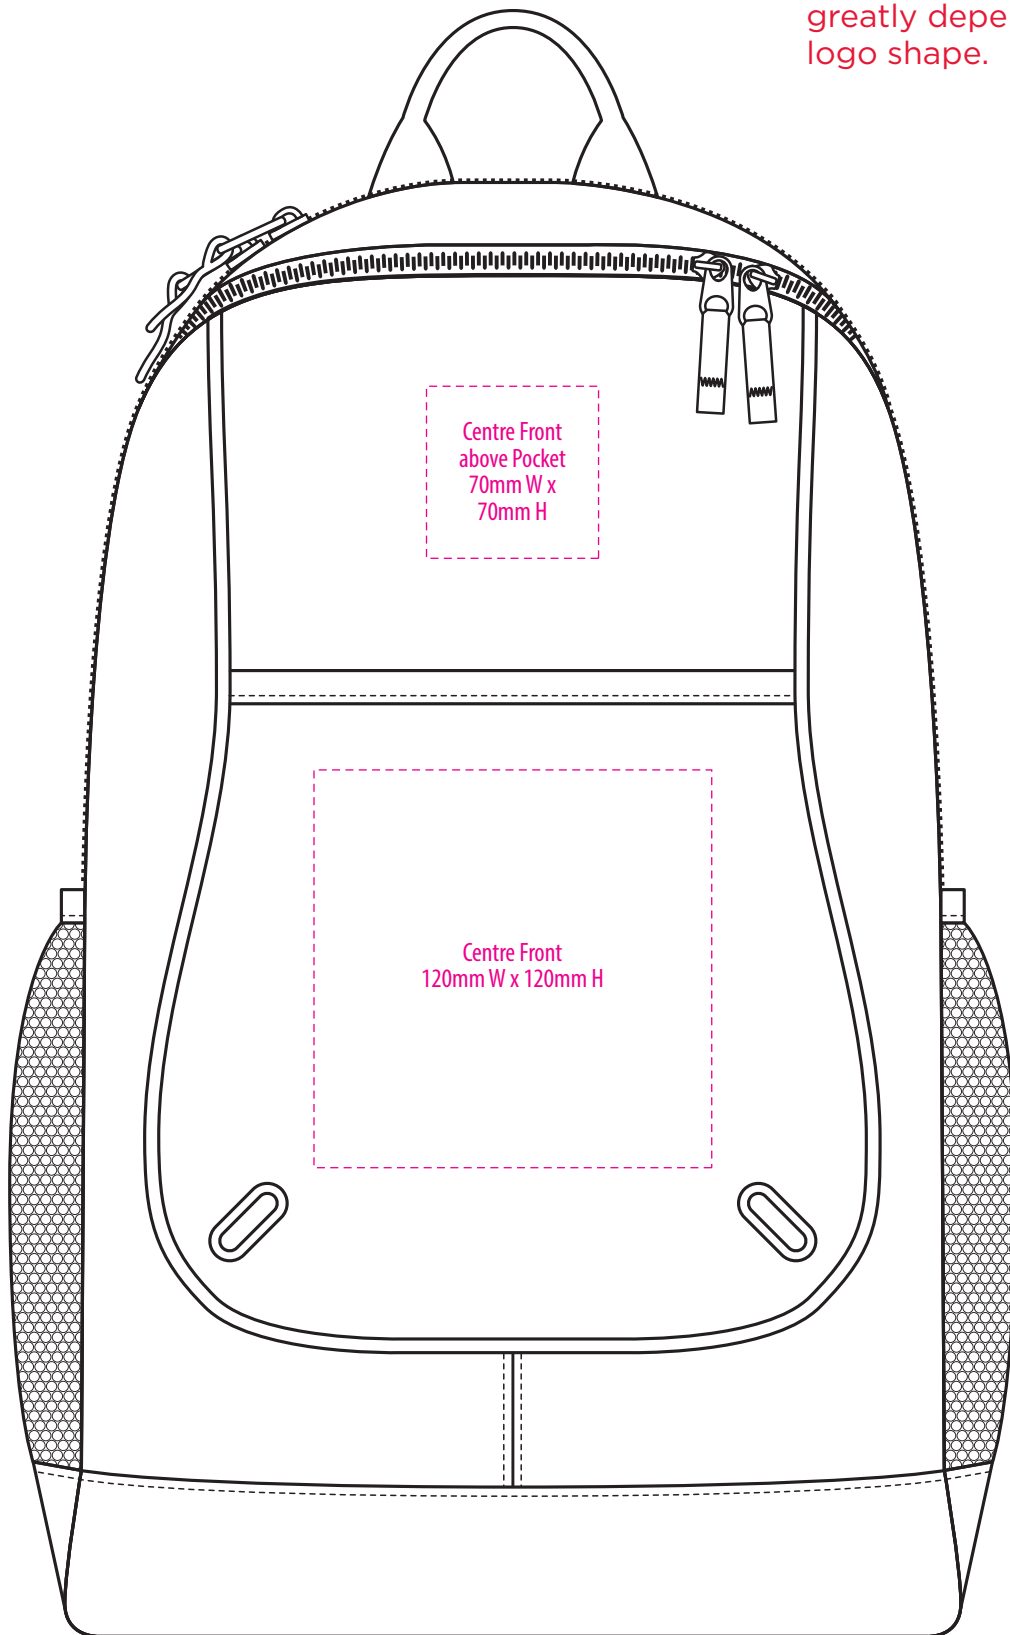

1040

COLOURWAYS

FRONT

COLOUR

NOTE:

The maximum decoration area is a guide only and is greatly dependant on the logo shape.

FRONT

EMBROIDERY / SUPASUB / SUPAETCH / SUPAFLEX

NOTE:

The maximum decoration area is a guide only and is greatly dependant on the logo shape.

FRONT

SUPACOLOUR / PRINT