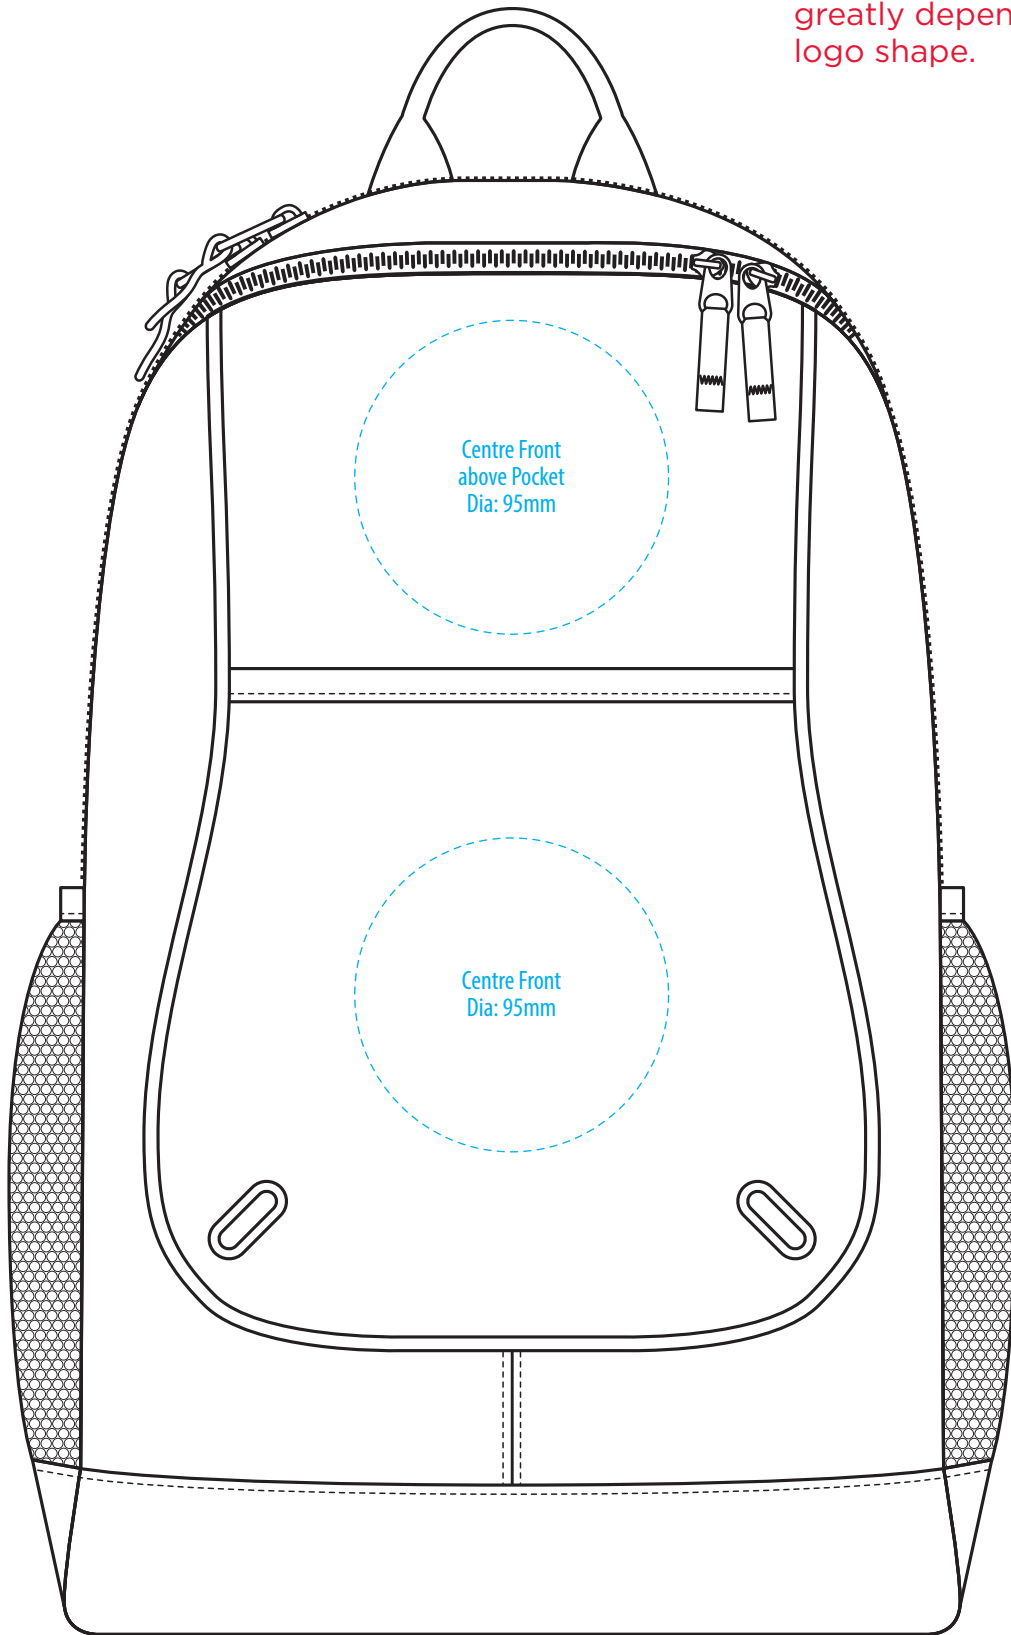

1040

COLOURWAYS

FRONT

COLOUR

NOTE:

The maximum decoration area is a guide only and is greatly dependant on the logo shape.

FRONT

EMBROIDERY / SUPASUB / SUPAETCH / SUPAFLEX

NOTE:

The maximum decoration area is a guide only and is greatly dependant on the logo shape.

FRONT

SUPACOLOUR / PRINT