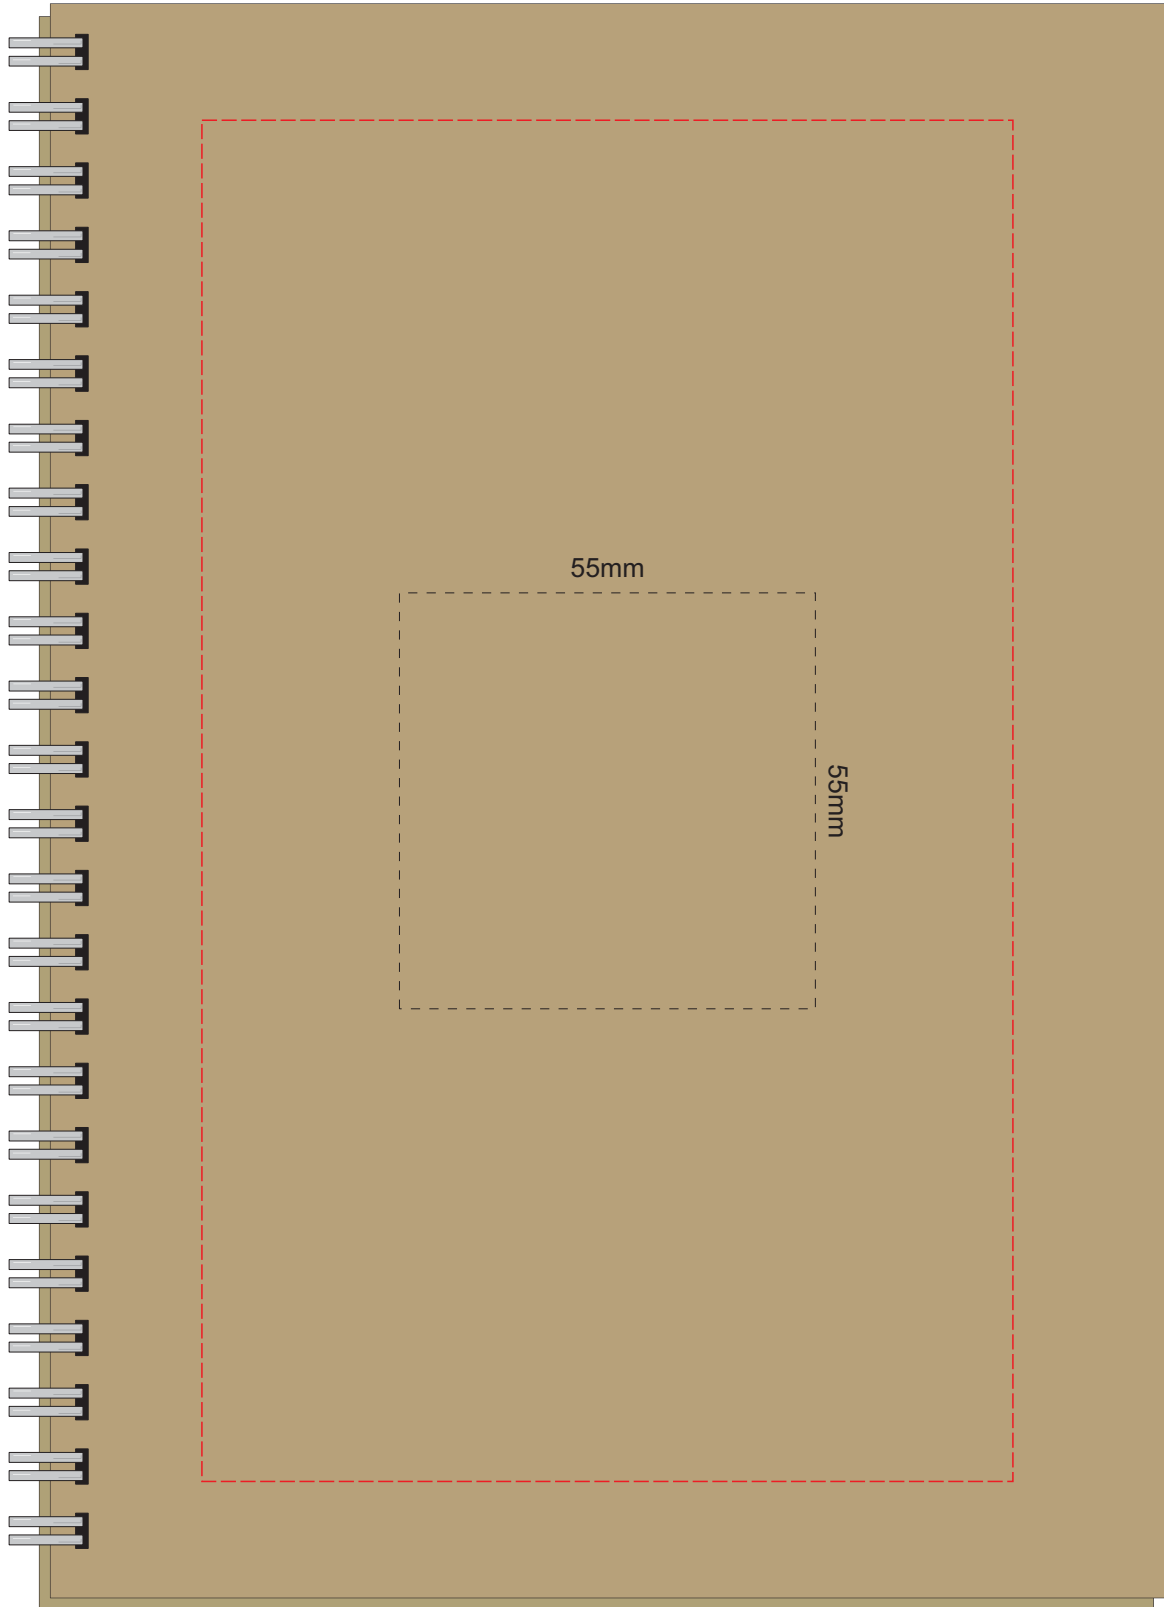

100% of Actual Size
Pad Print

Branding area can be moved **anywhere within the red line.**

100% of Actual Size
Pad Print

Branding area can be moved anywhere within the red line.

100% of Actual Size
Screen Print (one colour)