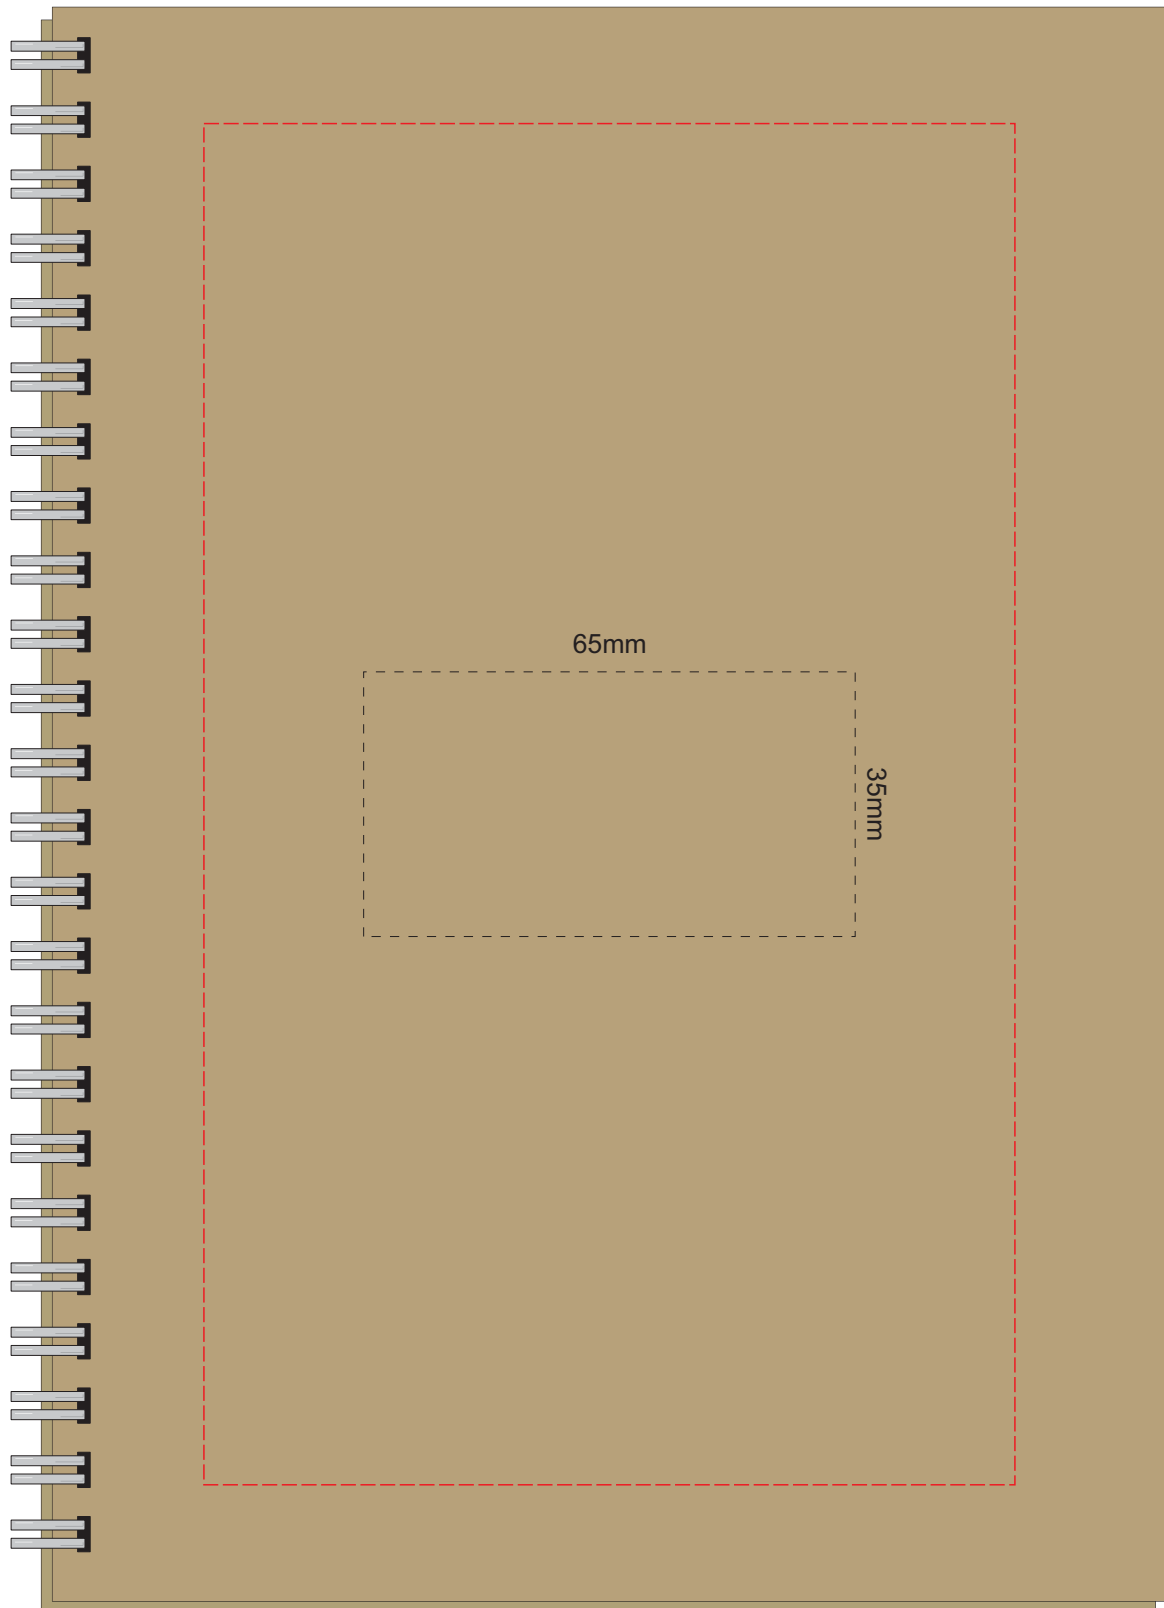

100% of Actual Size
Pad Print

Branding area can be moved **anywhere within the red line.**

100% of Actual Size
Pad Print

Branding area can be moved anywhere within the red line.

100% of Actual Size
Screen Print (one colour)