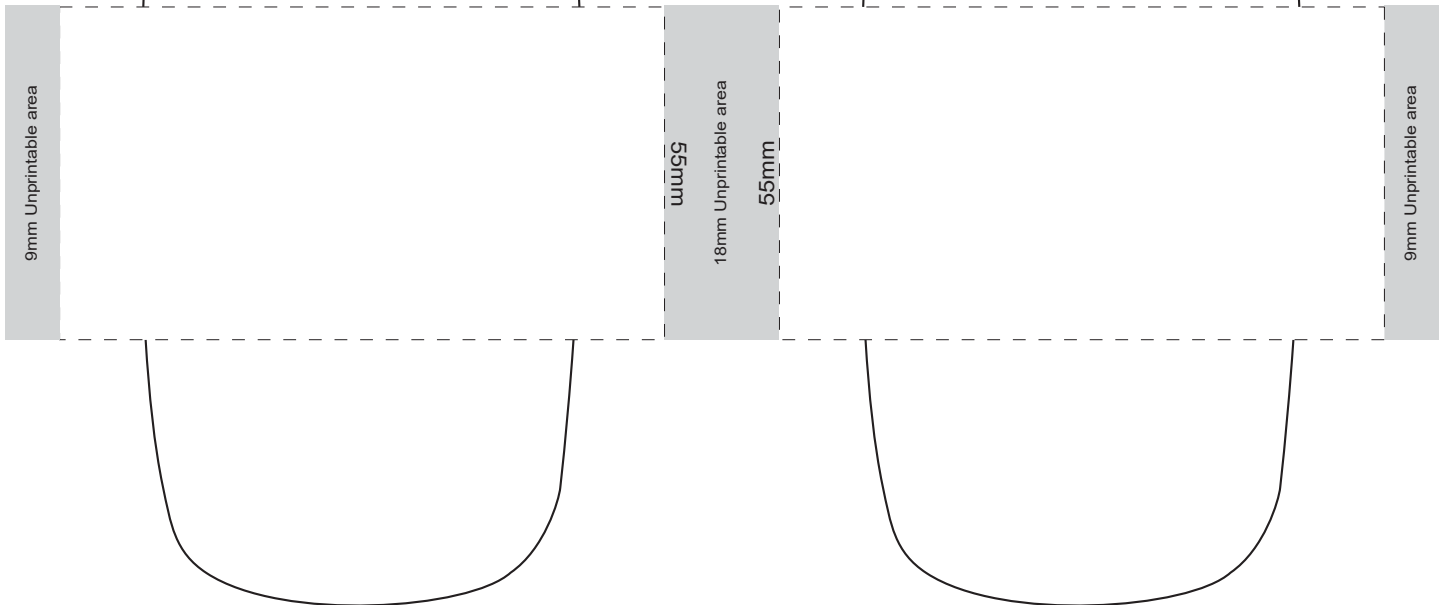

SILVER

FROSTED CLEAR

80% of Actual Size
Screen Print

100mm

100mm

9mm Unprintable area

55mm

18mm Unprintable area

55mm

9mm Unprintable area